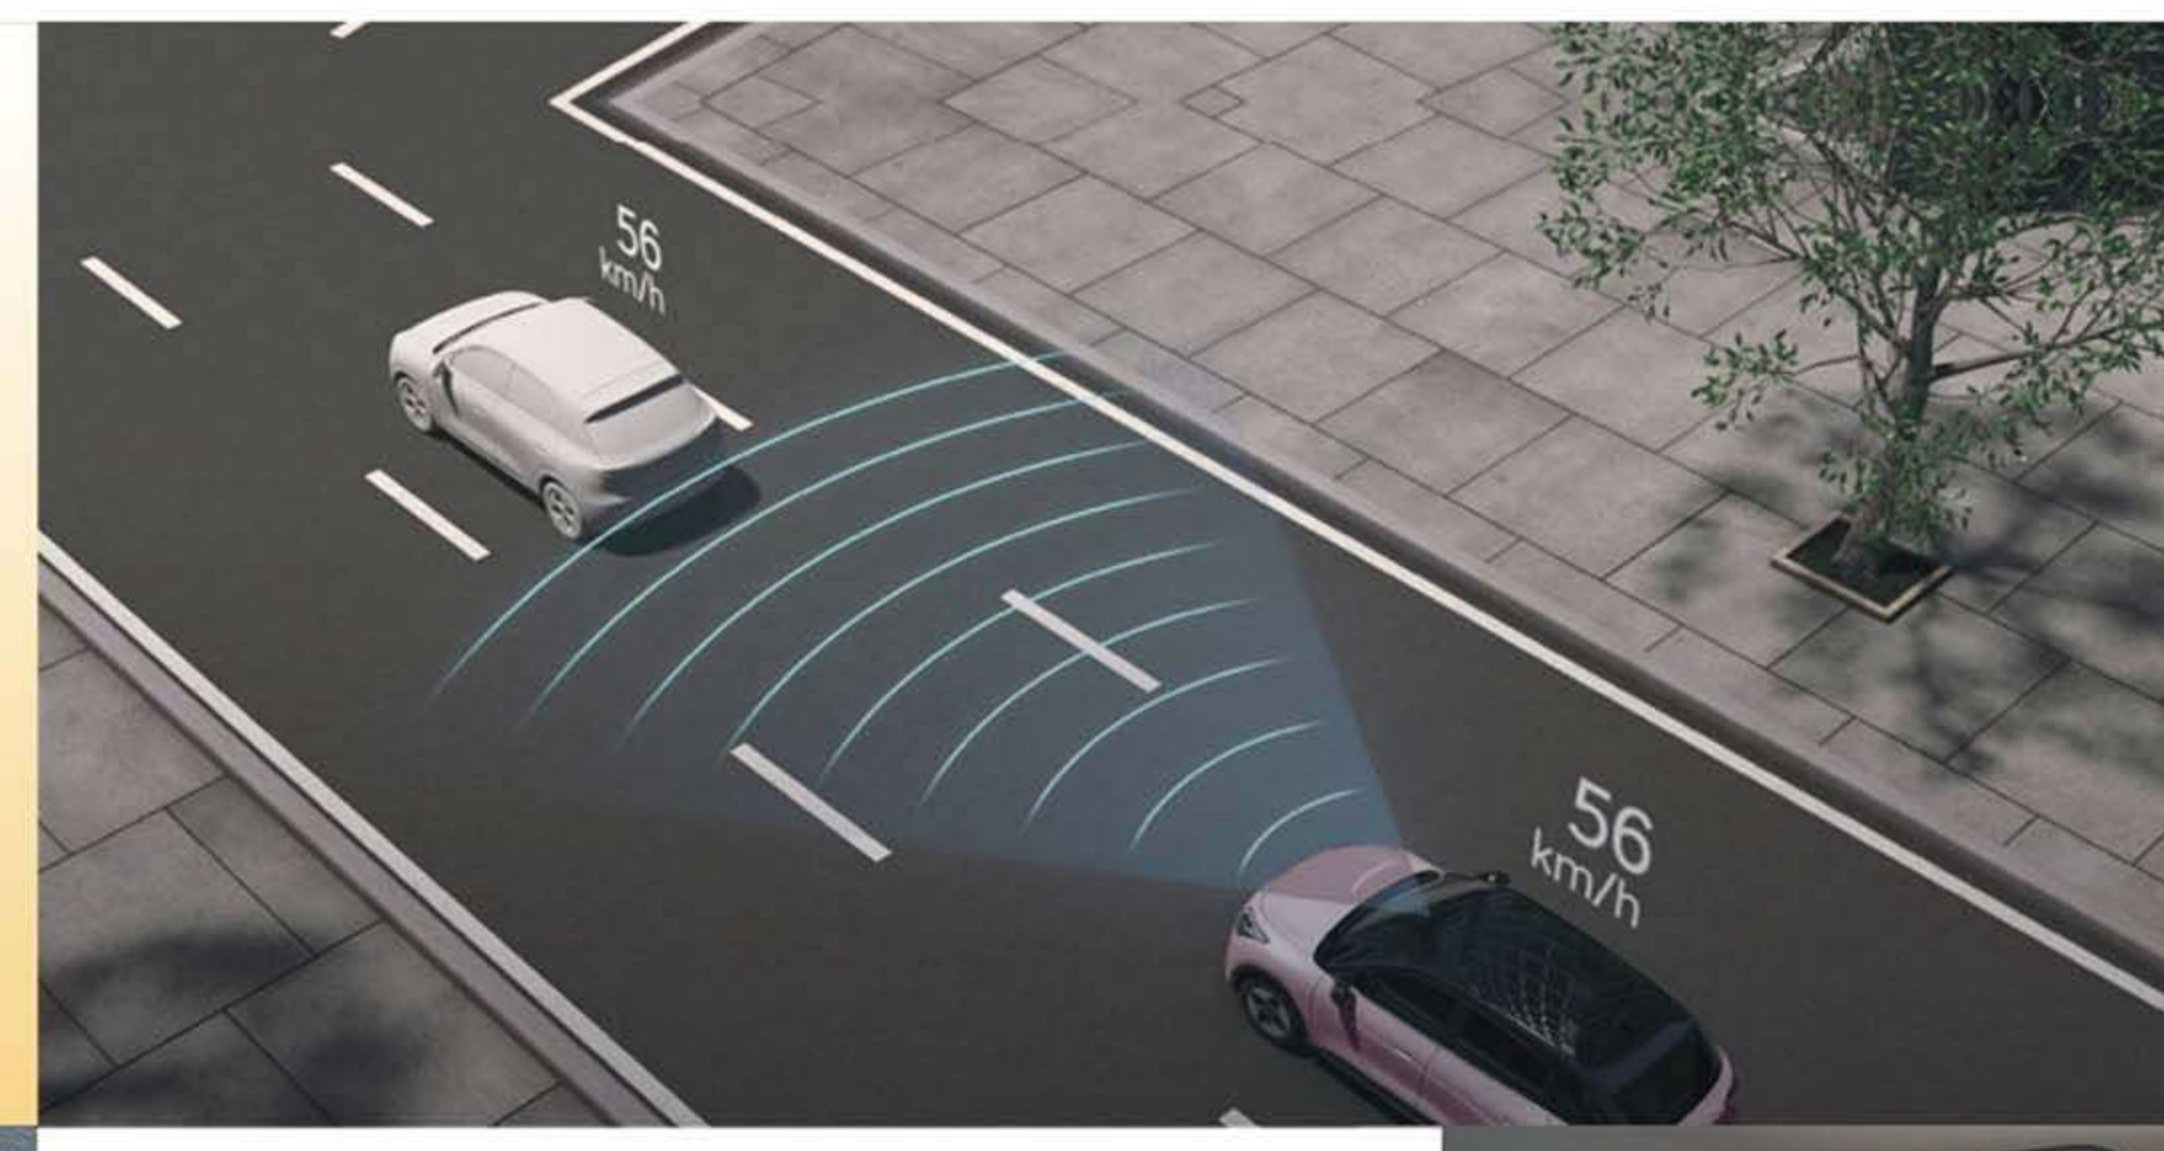

GEELY EX2

GEELY EX2

No. **1** BEST
SELLING
CAR
IN CHINA*

EXTRA FUN **2** to YOU!

PREBOOK PRICE
PRO: IDR 239.900.000
MAX: IDR 279.900.000

EXTRA-LARGE FRONT TRUNK

EXTRA PROTECTION

Level 2 ADAS with 12 Functions